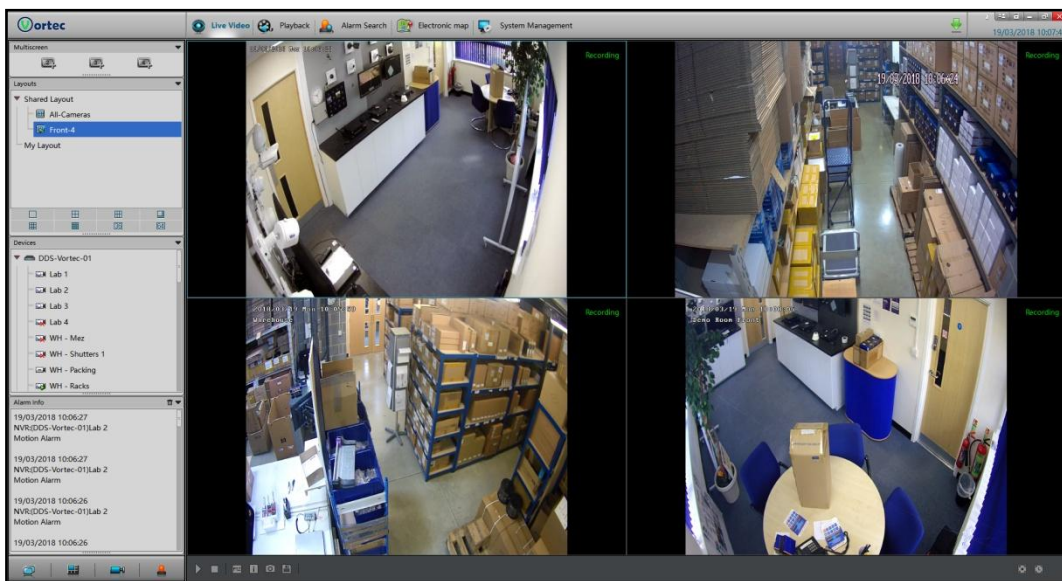

IMS Interface