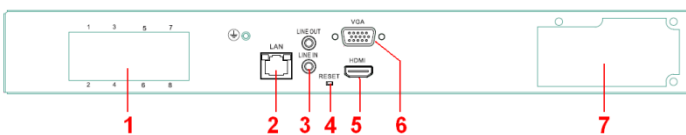

## Interface

1. POE camera ports
2. Local network port
3. Audio I/O
4. Reset button
5. HDMI output
6. VGA output
7. AC power supply

<b>NVR Specification</b>	
<b>Model</b>	<b>SN-NVR-8EP</b>
<b>Video/Audio Input</b>	
Video Input:	8ch H.264
Incoming Bandwidth:	80Mbps (main stream 64Mbps, sub stream 16Mbps)
Outgoing Bandwidth:	80 Mbps
Audio Input:	G711_A/G711_U
Supported Technologies:	IP
<b>Video/Audio Output</b>	
Live View/ Playback/Recording Resolution:	6MP/5MP/4MP/3MP/1080P/ 720P/D1/VGA/CIF/QCIF
Frame Rate:	6MP, 5MP, 4MP, 3MP@15fps, 1080fps@30fps
Live View:	8ch D1/4ch 1080P/1ch 6MP @30fps
Playback Capacity:	4ch 1080P/1ch 6MP
HDMI Output:	1920x1080, 1280x720, 1024x768
VGA Output:	1920x1080, 1280x720, 1024x768
Audio Output:	1ch, Line out
<b>Hard Disk</b>	
Drive quantity:	Up to 1 SATA drives
Drive capacity:	Up to 6TB
<b>Network</b>	
Network Interface:	1 RJ45 10M/100M
Protocol:	RTP/RTCP, TCP/UDP, HTTP, DHCP, DNS, NTP
POE Interface:	8Ch 100Mbps, IEEE802.3af
POE Max Power:	120W
<b>General</b>	
Power Supply:	AC110/220V
Power Consumption:	Max 10W (without HDD, USB, POE)
Operating Temperature:	-10°C ~ 45°C
Operating Humidity:	0% - 90% RH
Chassis:	1U
Product Dimensions:	372mm(W) x 311mm(D) x 44.5mm(H)