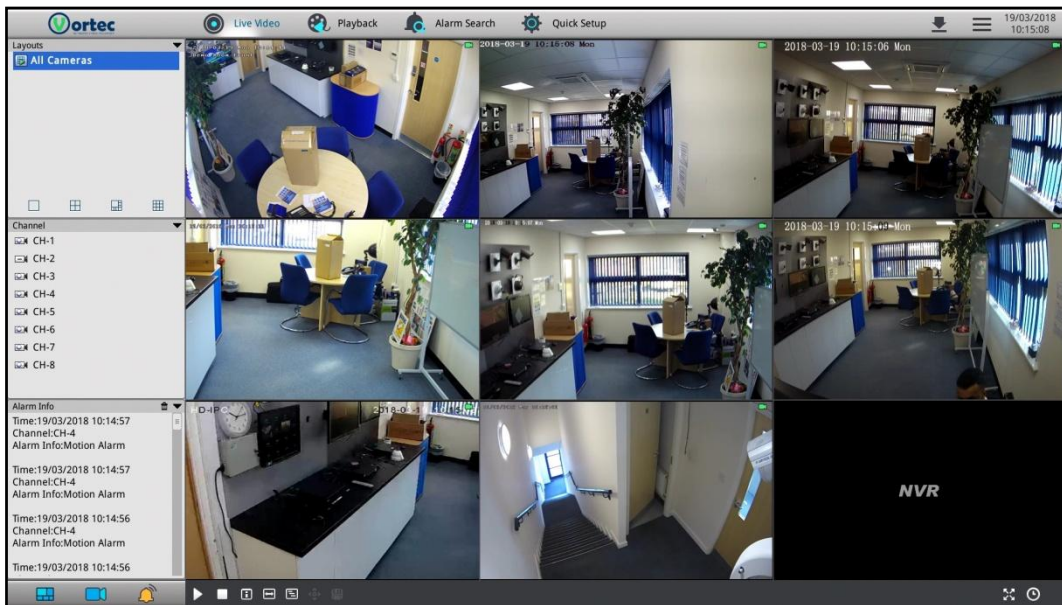

## Interface

1. POE camera ports
2. Local network port
3. Audio I/O
4. Reset button
5. HDMI output
6. VGA output
7. AC power supply

<b>NVR Specification</b>	
<b>Model</b>	<b>SN-NVR-8EP</b>
<b>Video/Audio Input</b>	
Video Input:	8ch H.264
Incoming Bandwidth:	80Mbps (main stream 64Mbps, sub stream 16Mbps)
Outgoing Bandwidth:	80 Mbps
Audio Input:	G711_A/G711_U
Supported Technologies:	IP
<b>Video/Audio Output</b>	
Live View/ Playback/Recording Resolution:	6MP/5MP/4MP/3MP/1080P/ 720P/D1/VGA/CIF/QCIF
Frame Rate:	6MP, 5MP, 4MP, 3MP@15fps, 1080fps@30fps
Live View:	8ch D1/4ch 1080P/1ch 6MP @30fps
Playback Capacity:	4ch 1080P/1ch 6MP
HDMI Output:	1920x1080, 1280x720, 1024x768
VGA Output:	1920x1080, 1280x720, 1024x768
Audio Output:	1ch, Line out
<b>Hard Disk</b>	
Drive quantity:	Up to 1 SATA drives
Drive capacity:	Up to 6TB
<b>Network</b>	
Network Interface:	1 RJ45 10M/100M
Protocol:	RTP/RTCP, TCP/UDP, HTTP, DHCP, DNS, NTP
POE Interface:	8Ch 100Mbps, IEEE802.3af
POE Max Power:	120W
<b>General</b>	
Power Supply:	AC110/220V
Power Consumption:	Max 10W (without HDD, USB, POE)
Operating Temperature:	-10°C ~ 45°C
Operating Humidity:	0% - 90% RH
Chassis:	1U
Product Dimensions:	372mm(W) x 311mm(D) x 44.5mm(H)

Inview Pro 3

Smartphone App

<b>Application</b>	
Supported OS:	Windows 7+
Remote Software:	Internet Explorer 9+, IMS
Supported Devices:	iOS, Android
Mobile App:	InView Pro 3
Notifications:	Email
<b>Interface</b>	
Video Outputs:	HDMI (x1), VGA (x1)
USB:	USB 2.0 (x2)
Audio I/O:	Microphone in (x1), Audio line out (x1)
Alarm I/O:	N/A
Reset Button:	Yes
PTZ Control:	Onvif
Control:	Mouse control