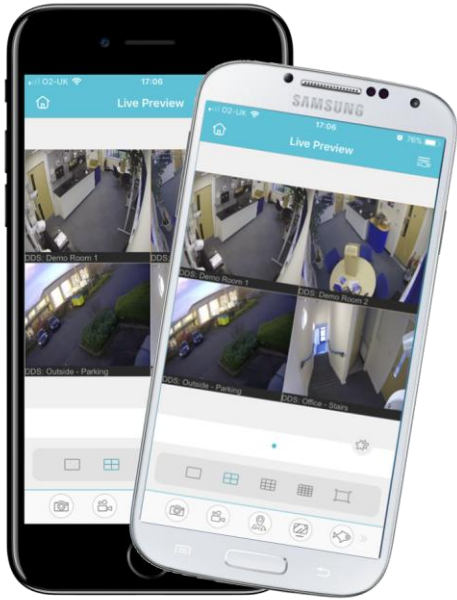

Inview Pro 3

Smartphone App

Application	
Supported OS:	Windows 7+
Remote Software:	Internet Explorer 9+, IMS
Supported Devices:	iOS, Android
Mobile App:	InView Pro 3
Notifications:	Email
Interface	
Video Outputs:	HDMI (x1), VGA (x1)
USB:	USB 2.0 (x2)
Audio I/O:	Microphone in (x1), Audio line out (x1)
Alarm I/O:	N/A
Reset Button:	Yes
PTZ Control:	Onvif
Control:	Mouse control