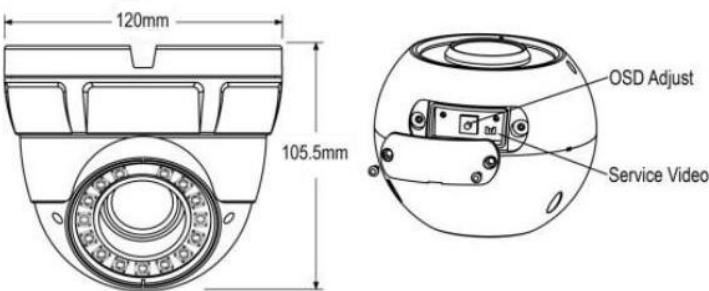

Vortec Eyeball Dome Camera (Pro)

Product Features

- Sony 4MP chipset
- Image Resolution 2560 x 1440 pixels
- Advanced H.264 compression, dual stream
- 15 Pcs SuperFlux IR LEDs, IR range 20-25m
- Auto Iris Lens 2.8-12mm, 4MP glass
- Auto ICR
- dWDR, DNR, BLC (auto)
- ONVIF compatible
- Built-in POE
- Onboard MicroSD card slot
- Hardware WatchDog
- IP67 rating

Dimensions

Accessories

EXTB-SIP

Camera Specification	
Model	SIP4-779VR
Camera	
Image Sensor:	Sony CMOS (1/3")
Resolution:	4MP
Effective Pixels (H x V):	2688 x 1520
TV System:	PAL / NTSC
Shutter Speed:	1/5-1/20000
Signal-to-noise Ratio:	≥50dB
Iris:	Electronic
Back Light Compensation:	Auto
Wide Dynamic Range:	dWDR
Digital Noise Reduction:	2D/3D
Gain Control:	Auto
Sync Mode:	Internal
White Balance:	Auto/Manual
Lens:	Vari-focal 2.8-12mm
Field of View:	87°~ 35°
Up-the-Coax Control:	N/A
Scanning:	Progressive Scan
Day/Night	
Day & Night:	IR Cut Filter (Smart IR)
Minimum Illumination:	Colour 0.05Lux, IR on 0Lux
Infrared LEDs:	15pcs SuperFlux IR
IR Range:	20-25m
IR Status:	Below 10 Lux by CDS
IR Control:	CDS Auto
Network	
Ethernet:	RJ45 10/100
Supported Protocols:	TCP/IP,ICMP,HTTP,FTP, DHCP,DNS,DDNS,RTP, RTSP,RTCP,NTP,SMTP
ONVIF:	Supports ONVIF 2.4
POE:	Yes
Main Stream:	2560x1440@15fps
Sub Stream:	720x480@30fps
General	
Power:	12V DC (+/- 10%), 850mA
Housing:	Metal
Operating Temperature:	-20°C ~ +60°C
Operating Humidity:	0% - 90% RH
Ingress Protection:	IP67
Approvals:	CE / FCC