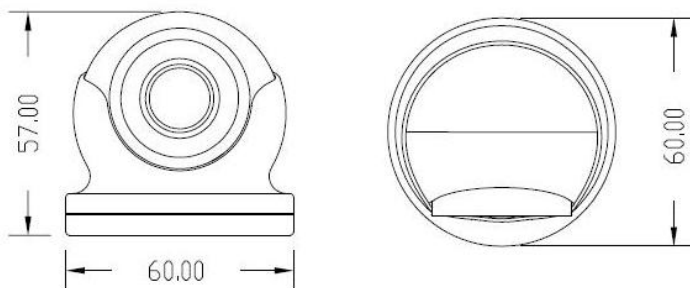

## Product Features

- Sony chipset
- Image Resolution: 1920 x 1080 pixels
- Advanced H.264 compression, dual stream
- 12pcs IR LEDs, IR range 8-10m
- Smart IR (IR-cut filter)
- 3.6mm fixed-focal lens
- dWDR, DNR, BLC (auto)
- Supports AHD, TVI, CVI and Analogue
- IP66 rated
- Dark Grey or White

## Dimensions

<b>Camera Specification</b>	
<b>Model</b>	<b>AT1080-646R</b>
<b>Camera</b>	
Image Sensor:	Sony CMOS (1/3")
Resolution:	2.1MP
Effective Pixels (H x V):	1920 x 1080
TV System:	PAL / NTSC
Shutter Speed:	1/25s-1/50000
Signal-to-noise Ratio:	≥50dB
Iris:	Electronic
Back Light Compensation:	Auto
Wide Dynamic Range:	dWDR
Digital Noise Reduction:	2D/3D
Gain Control:	Auto
Sync Mode:	Internal
White Balance:	Auto/Manual
Lens:	Fixed 3.6mm Lens
Field of View:	70°
Up-the-Coax Control:	Yes
Scanning:	Progressive Scan
<b>Day/Night</b>	
Day & Night:	IR Cut Filter (Smart IR)
Minimum Illumination:	0.1 Lux
Infrared LEDs:	14μ x 12pcs
IR Range:	8-10m
IR Status:	Below 10 Lux by CDS
IR Control:	CDS Auto
<b>General</b>	
Power:	12V DC (+/- 10%), 400mA
Housing:	Metal
Operating Temperature:	-10°C ~ +50°C
Operating Humidity:	0% - 95% RH
Ingress Protection:	IP66
Approvals:	CE / FCC
Weight:	500g